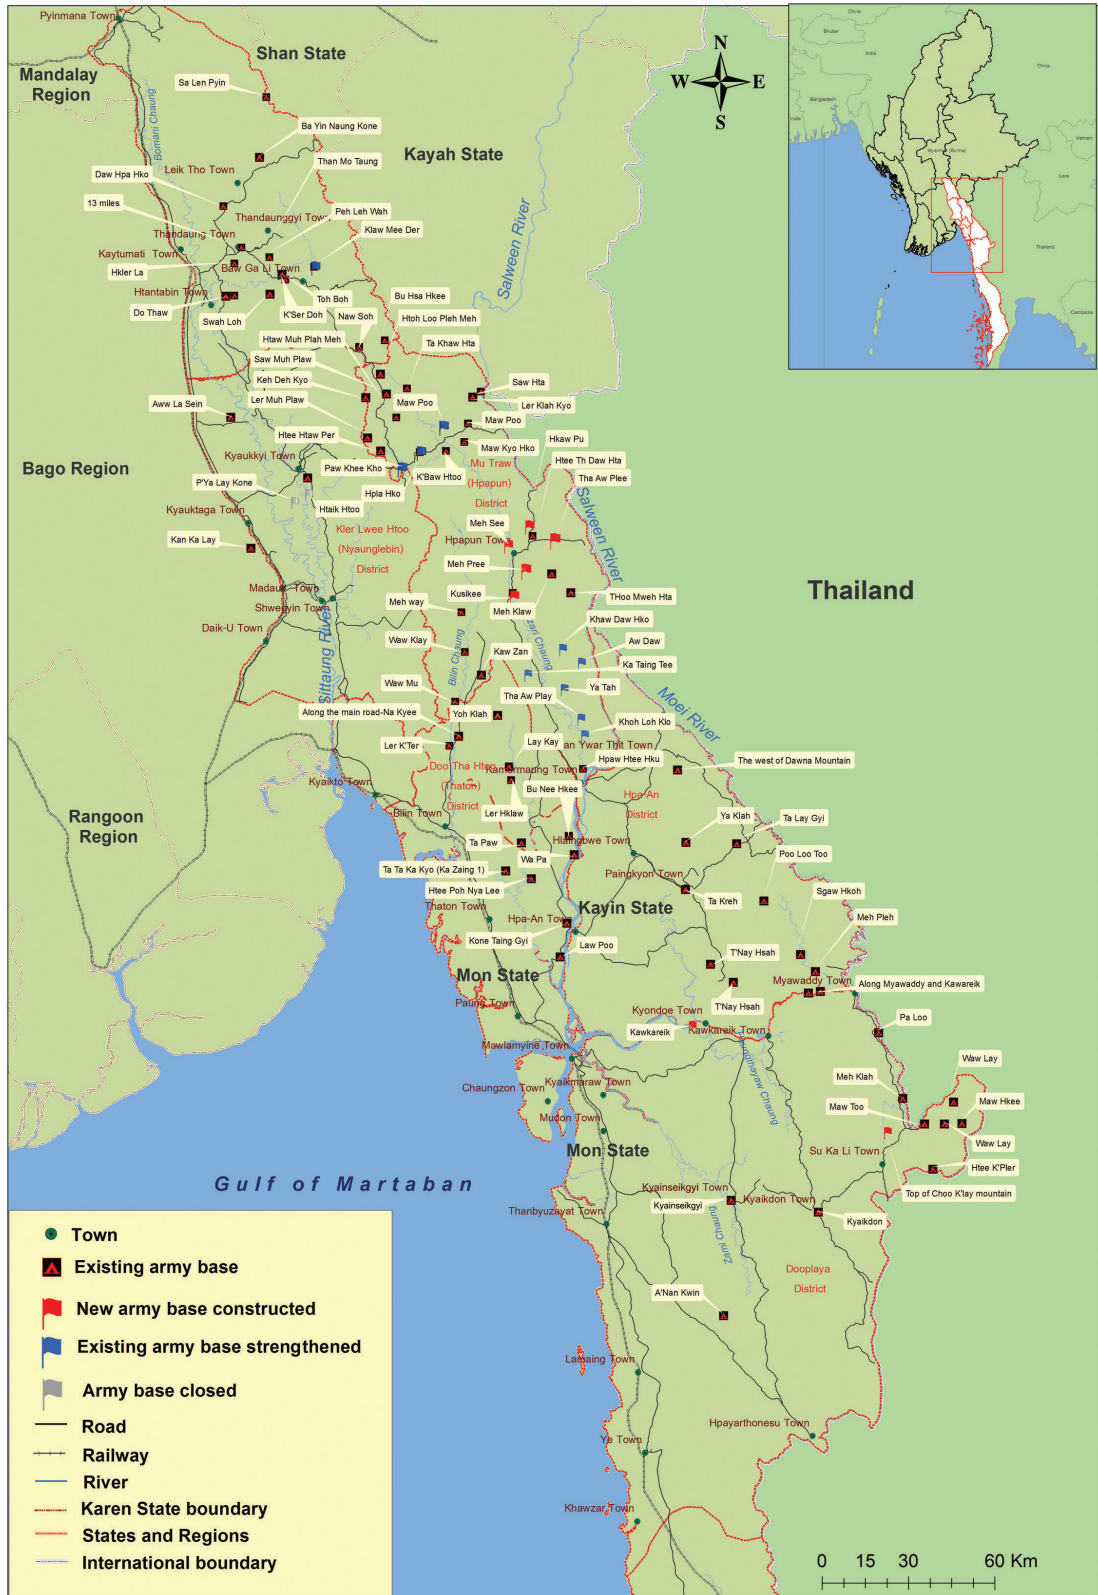

Tatmadaw and Tatmadaw-Border Guard Force army camps and military activity, 2012 - 2013

Karen Human Rights Group (KHRG)

This map includes military activity reported to KHRG between January 2012 and November 2013, but does not show all of the locations of army bases nor all of the forms of military activity which occurred during that period.